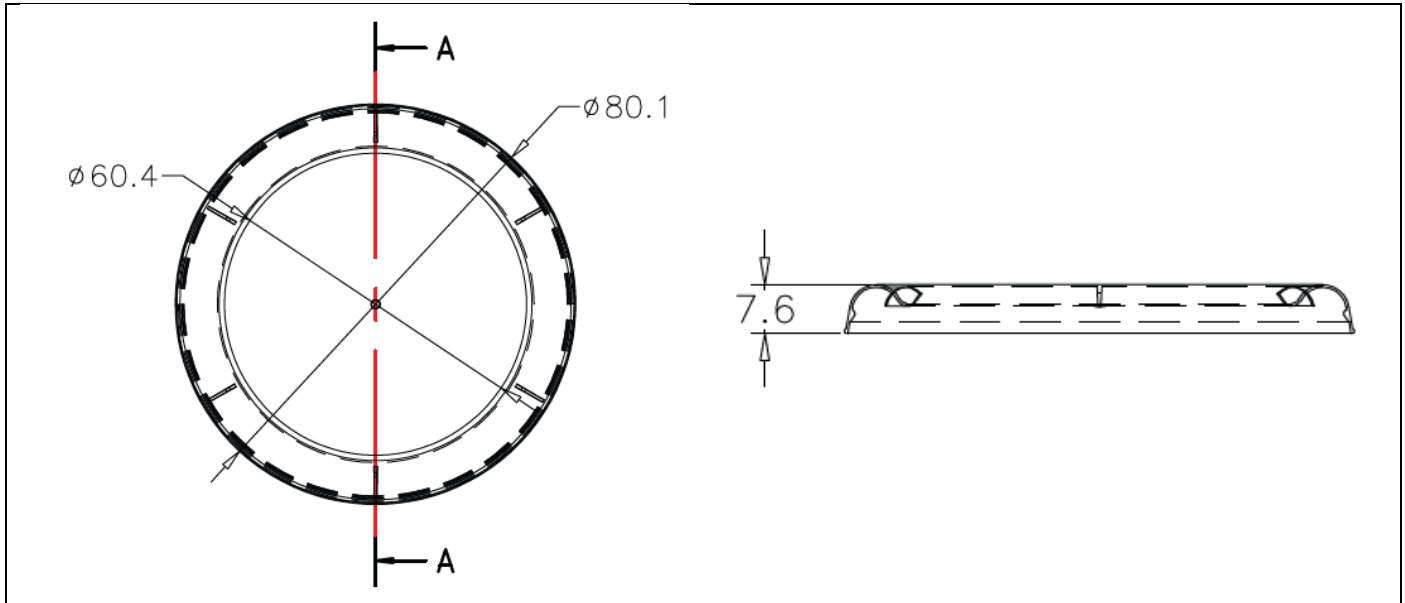

L770C – Lid 77mm PP Overcap

Issue Level C: 28/09/2022

Page 1 of 2

Dimensions	Refer drawing above. All dimensions are measured in mm. Tolerance for all measurements is +/- 0.25mm				
Shape	Round				
Container Options	Tub T110FS T133FS	T137FS T150FS	T180FS T230FS	Closure Over Cap	Seal N/A
Weight	Lid		2.5gm		
Packaging	Units per carton		2,310		
	Carton Dimensions		L 610 x W 270 x H 370mm		
	Carton Weight		7kg		
	Carton Liner		Polyethylene		
	Cartons per Pallet		40		
	Units per Pallet		92,400		
	Pallet Dimension inc Pallet		1200 x 1200 x 2240mm		
	Pallet Cube inc Pallet		3.23m ³		
Raw Material	Polypropylene (PP) Products are manufactured from food grade plastic polymers that comply with U.S. Food & Drug Admin (FDA) Regulations 21 CFR part 177.1520 for olefin polymers, EU Directive EU 10/2011 or AS 2070 -1999				
Environmental	The material used to manufacture this product is recyclable ♻️				
Colours	Clear. Other colours available on request.				
Labels	In mould labelling (IML) optional				
Quality	Techno Plas is ISO 9001:2015 certified				
Food Safety	Techno Plas is HACCP certified				